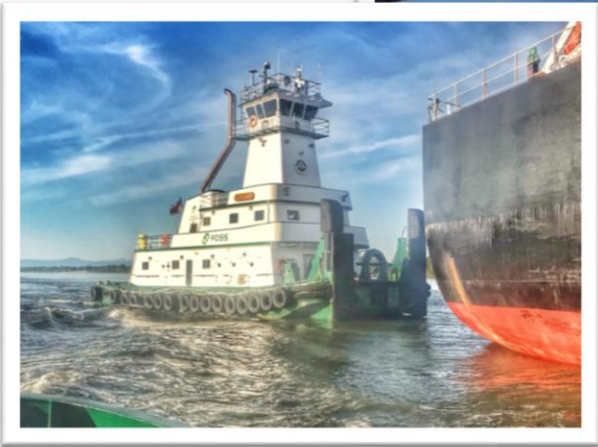

# Harbor Services

---

Foss has an extensive harbor fleet, versatile equipment, and more than 130 years of experience to provide the highest quality harbor services, safely and confidently.

- Ship Assist and Tanker Escort
- Tug and Barge Regional Towing
- Pilot Launch Services in Astoria, OR and El Segundo, CA
- Terminal Services
- Line Handling Services
- Barge Storage
- Bunker and Petroleum Transportation Services
- Emergency Response Rescue Towing Worldwide

# Columbia / Snake River