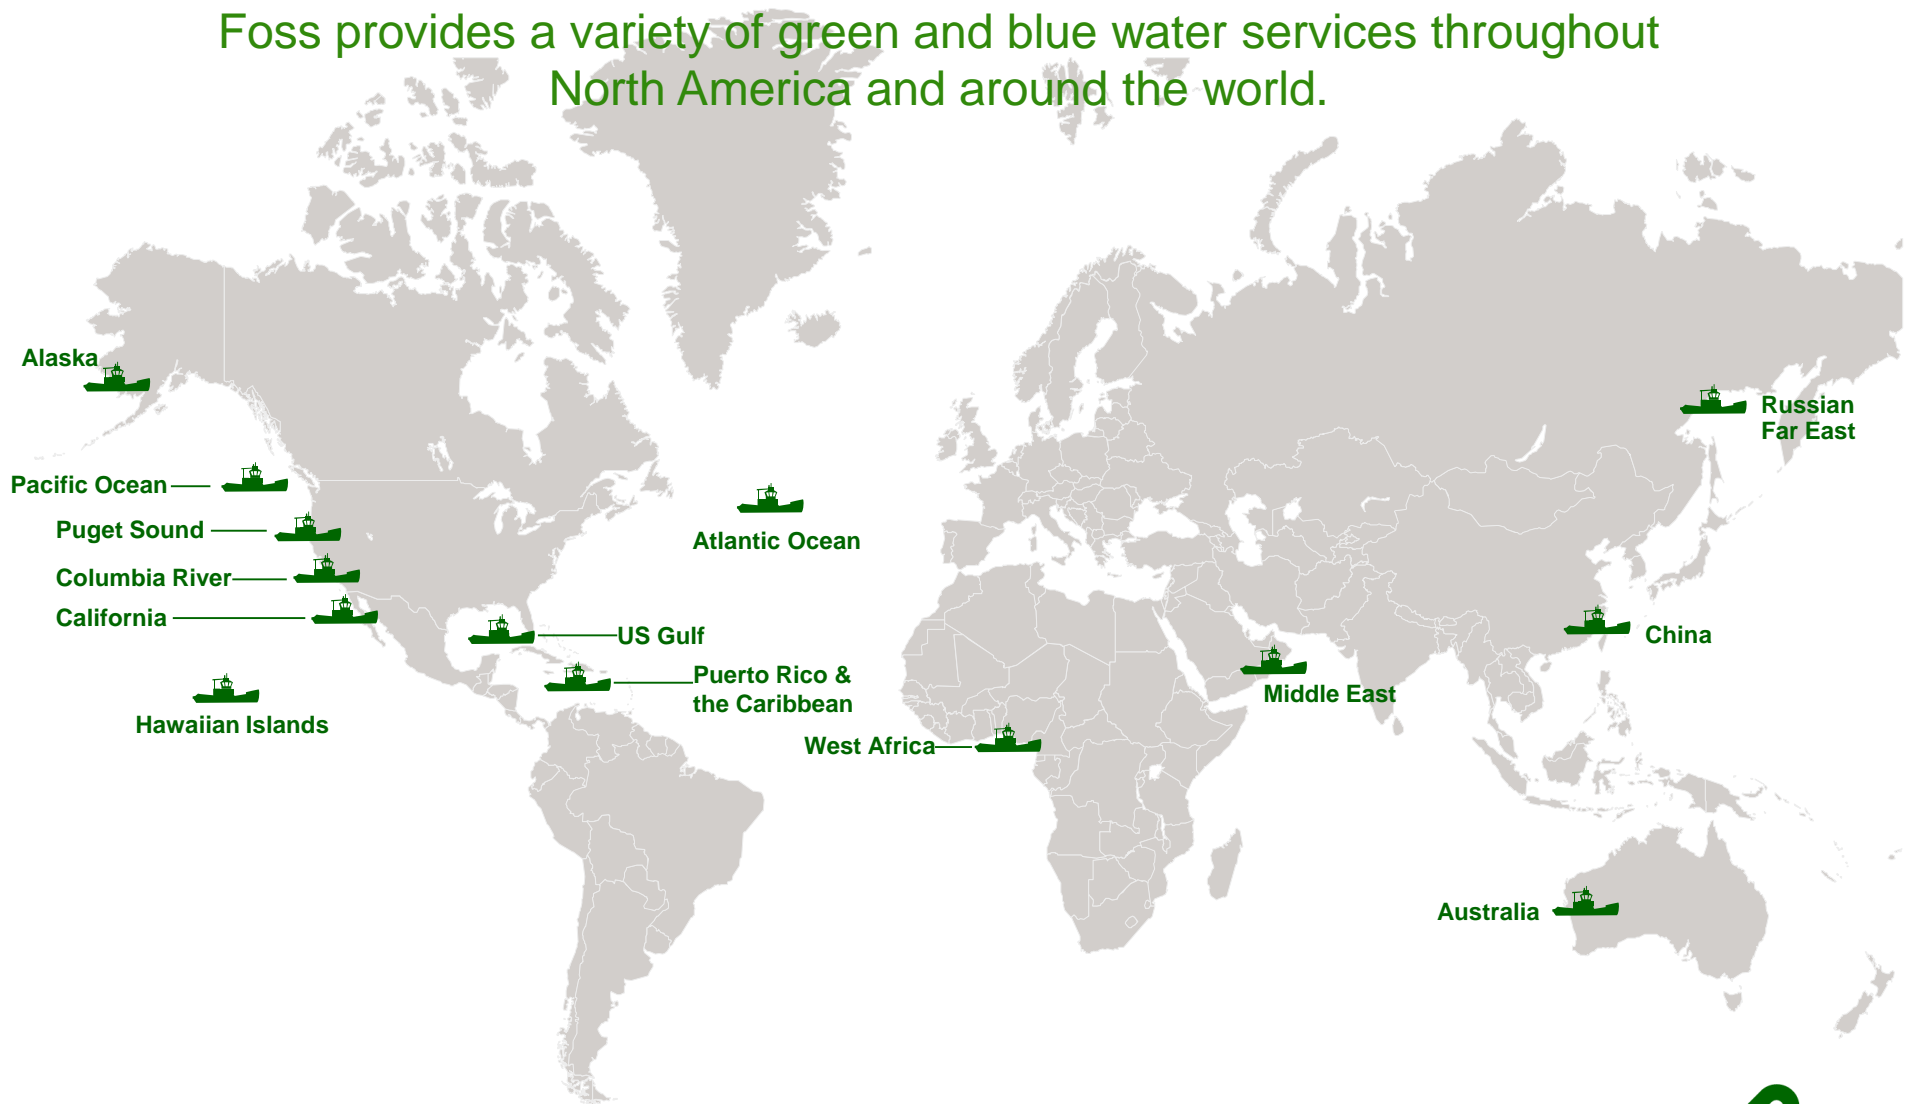

## FOSS AT-A-GLANCE

- Founded in 1889
- Headquarters in Seattle, WA
- 1,400+ employees worldwide
- 200+ tugs & barges
- 10 main office locations
- \$430M+ annual revenue

 AIR CARGO	 MARINE SERVICES	 ENERGY DISTRIBUTION	 DOMESTIC SHIPPING	 INTERNATIONAL SHIPPING	 LOGISTICS
					
Aloha Air Cargo Aloha Tech Ops NAS Contract Services Northern Air Cargo Northern Air Maintenance Services StratAir	AMNAV Cook Inlet Tug & Barge Foss Maritime Young Brothers	Delta Western Petroleum Hawaii Petroleum Minit Stop Northern Oilfield Services, Inc. (NOSI) Ohana Fuels	TOTE Maritime Alaska TOTE Maritime Puerto Rico TOTE Services	CaribTrans Deluxe Freight Seven Seas Insurance Tropical Shipping VI Cargo Services	Carlile Shoreside Logistics

# Local Knowledge, Global Reach

Foss provides a variety of green and blue water services throughout North America and around the world.

# Columbia / Snake River

- Tug and Barge Coastal and Global Towing
- Oil Field Services
- Complex Project Execution Worldwide
- Terminal Services and Shoreside Support
- United Launch Alliance
- Mining and Construction Support
- Aquatrain