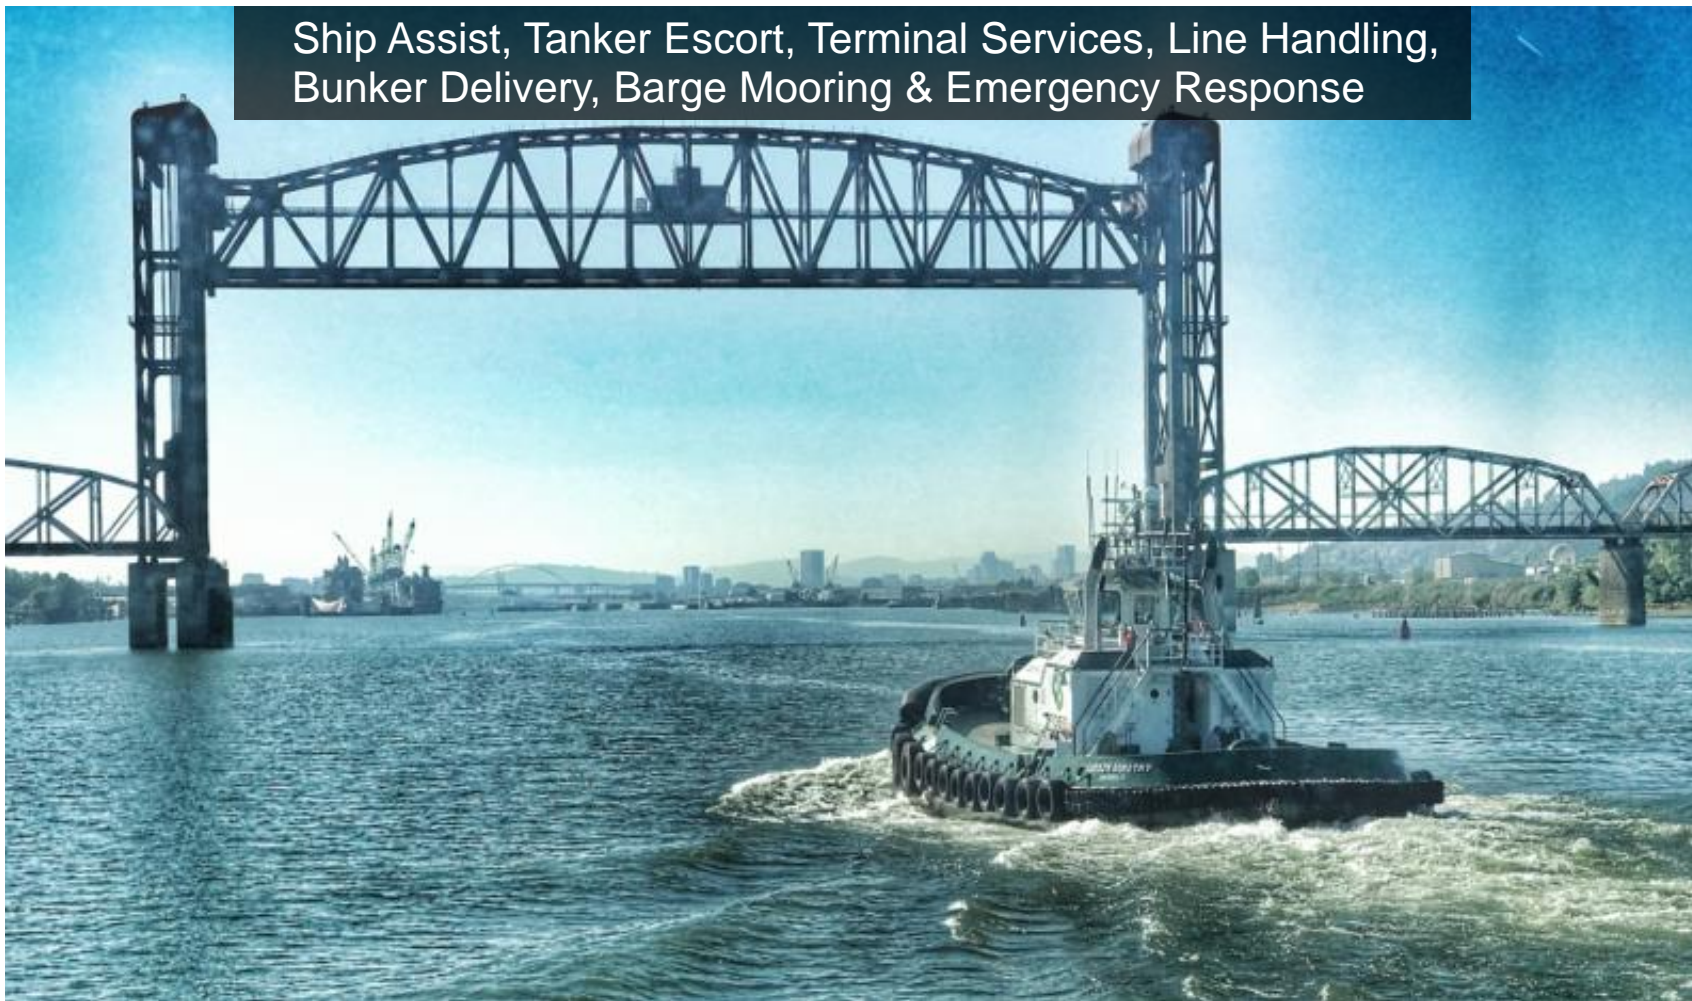

HARBOR SERVICES

Ship Assist, Tanker Escort, Terminal Services, Line Handling,
Bunker Delivery, Barge Mooring & Emergency Response